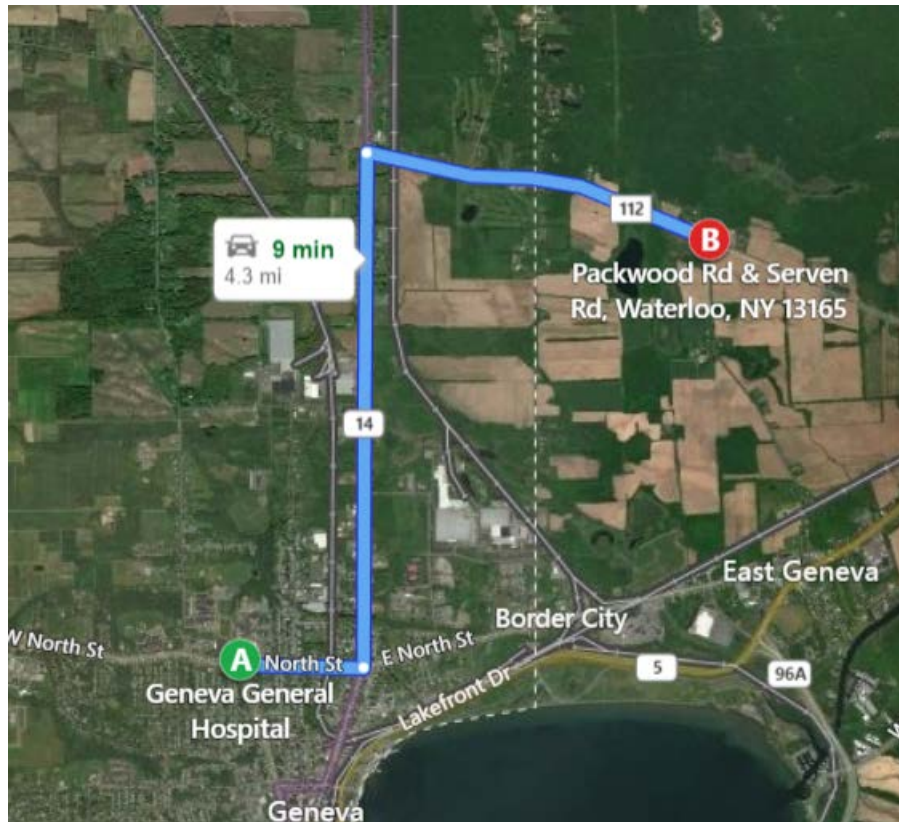

Route 9:

From: Geneva General Hospital
196 North St Geneva, NY 14456

To: Trelina Site (Intersection of Packwood Road and Serven Road)

Distance: 4.3 miles

Time: 9 minutes

Directions:

1. Depart toward North St
2. Turn left onto North St
3. Turn left onto RT-14
4. Turn right onto Packwood Road / CR-112
5. Arrive at Packwood Road / CR-112
6. Arrive at intersection of Packwood Road and Serven Road, Waterloo, NY 13165