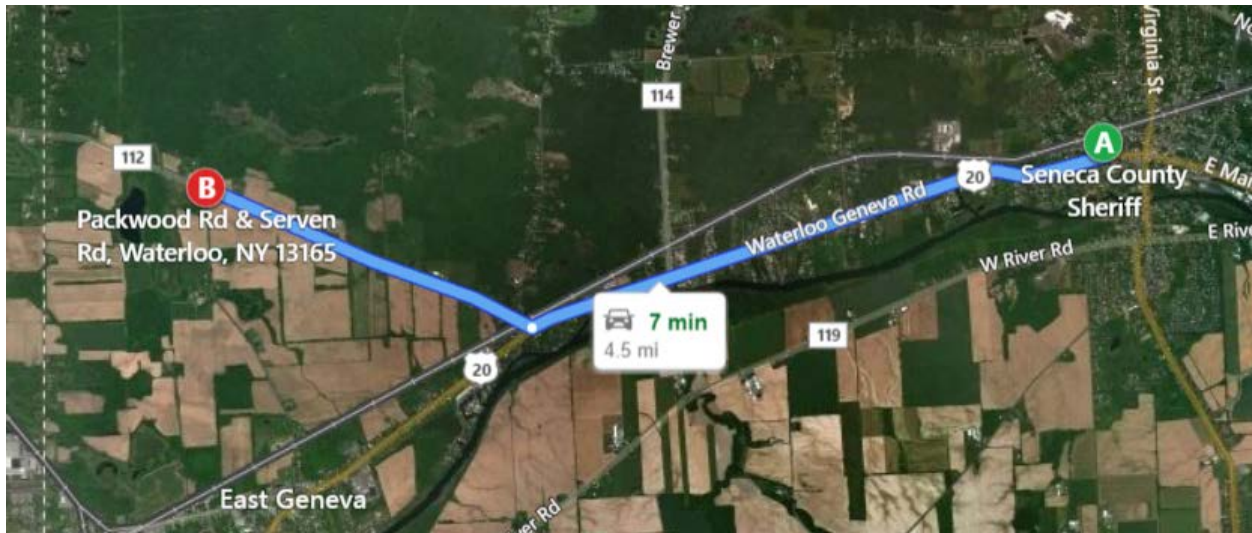

Route 3:

From: North Seneca Ambulance
1645 North Rd Waterloo, NY 13165

To: Trelina Site (Intersection of Packwood Road and Serven Road)

Distance: 6.7 miles

Time: 10 minutes

Directions:

1. Head northwest on North Rd / CR-106 toward Norris Dr
2. Keep straight onto RT-96 / North Rd
3. Turn left onto Brewer Rd / CR-114
4. Turn right onto US-20 / RT-5 / Waterloo Geneva Rd
5. Bear right onto Packwood Rd / CR-112
6. Arrive at Packwood Road / CR-112
7. Arrive at intersection of Packwood Road and Serven Road, Waterloo, NY 13165

Route 4:

From: Border City Hose Company (Fire Department and EMS)
3000 Fallbrook Street Geneva, NY 14456

To: Trelina Site (Intersection of Packwood Road and Serven Road)

Distance: 2.9 miles

Time: 8 minutes

Route 6:

From: Waterloo Volunteer Fire Company
39 East Water Street Waterloo, NY 13165

To: Trelina Site (Intersection of Packwood Road and Serven Road)

Distance: 4.9 miles

Time: 8 minutes

Directions:

1. Head west on E Water St toward RT-96 / S Virginia St / Virginia St
2. Turn right onto RT-96 / S Virginia St / Virginia St
3. Turn left onto US 20 / RT-5 / W Main St
4. Bear right onto Packwood Road / CR-112
5. Arrive at Packwood Road / CR-112
6. Arrive at intersection of Packwood Road and Serven Road, Waterloo, NY 13165

Route 7:

From: Seneca County Sheriff
44 West Williams St Waterloo, NY 13165

To: Trelina Site (Intersection of Packwood Road and Serven Road)

Distance: 4.5 miles

Time: 7 minutes

Directions:

1. Head west on W Williams St toward Memorial Day Pl
2. Turn left onto Memorial Day Pl
3. Turn right onto US 20 / RT-5 / W Main St
4. Bear right onto Packwood Road / CR-112
5. Arrive at Packwood Road / CR-112
6. Arrive at intersection of Packwood Road and Serven Road, Waterloo, NY 13165