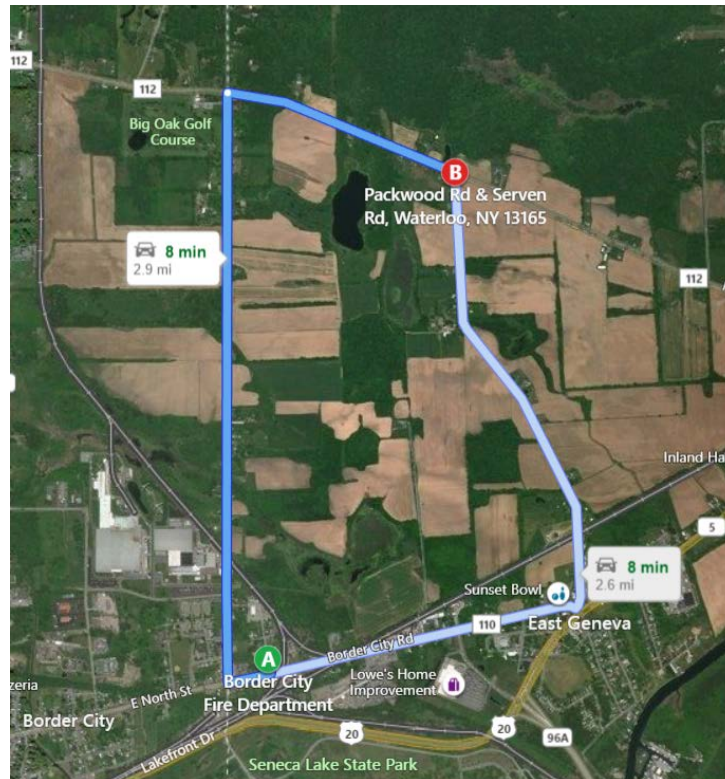

Route 2:

From: Waterloo Village Police Department
41 W Main Street, Waterloo, NY 13165

To: Trelina Site (Intersection of Packwood Road and Serven Road)

Distance: 4.6 miles

Time: 7 minutes

Directions:

1. Head west on US-20 / RT-5 / W Main St toward Locust Street
2. Bear right onto Packwood Road / CR-112
3. Arrive at Packwood Road / Cr-112
4. Arrive at intersection of Packwood Road and Serven Road, Waterloo, NY 13165

Route 3:

From: North Seneca Ambulance
1645 North Rd Waterloo, NY 13165

To: Trelina Site (Intersection of Packwood Road and Serven Road)

Distance: 6.7 miles

Time: 10 minutes

Directions:

1. Head northwest on North Rd / CR-106 toward Norris Dr
2. Keep straight onto RT-96 / North Rd
3. Turn left onto Brewer Rd / CR-114
4. Turn right onto US-20 / RT-5 / Waterloo Geneva Rd
5. Bear right onto Packwood Rd / CR-112
6. Arrive at Packwood Road / CR-112
7. Arrive at intersection of Packwood Road and Serven Road, Waterloo, NY 13165

Route 4:

From: Border City Hose Company (Fire Department and EMS)
3000 Fallbrook Street Geneva, NY 14456

To: Trelina Site (Intersection of Packwood Road and Serven Road)

Distance: 2.9 miles

Time: 8 minutes

Route 7:

From: Seneca County Sheriff
44 West Williams St Waterloo, NY 13165

To: Trelina Site (Intersection of Packwood Road and Serven Road)

Distance: 4.5 miles

Time: 7 minutes

Directions:

1. Head west on W Williams St toward Memorial Day Pl
2. Turn left onto Memorial Day Pl
3. Turn right onto US 20 / RT-5 / W Main St
4. Bear right onto Packwood Road / CR-112
5. Arrive at Packwood Road / CR-112
6. Arrive at intersection of Packwood Road and Serven Road, Waterloo, NY 13165