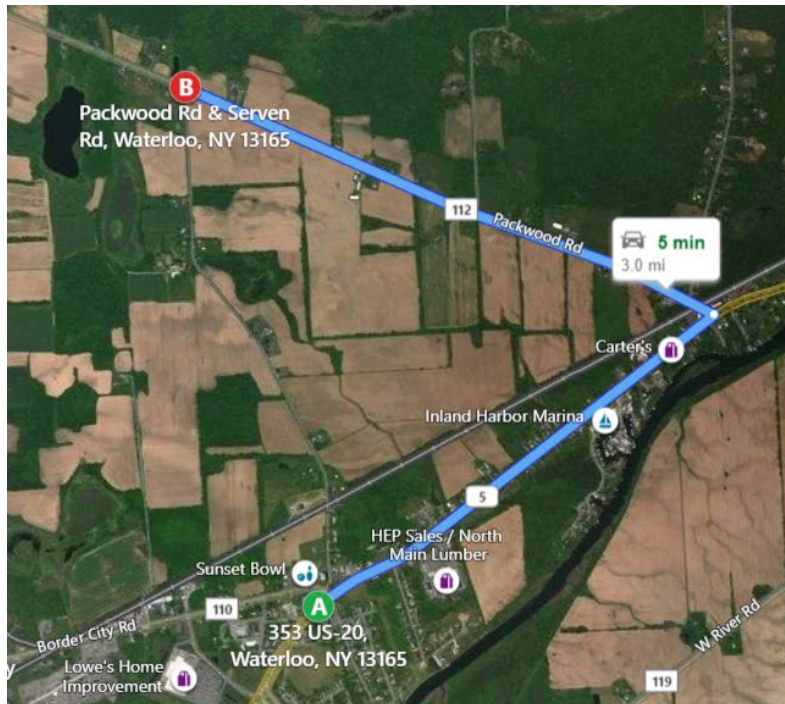

Route 3:

From: North Seneca Ambulance
1645 North Rd Waterloo, NY 13165

To: Trelina Site (Intersection of Packwood Road and Serven Road)

Distance: 6.7 miles

Time: 10 minutes

Directions:

1. Head northwest on North Rd / CR-106 toward Norris Dr
2. Keep straight onto RT-96 / North Rd
3. Turn left onto Brewer Rd / CR-114
4. Turn right onto US-20 / RT-5 / Waterloo Geneva Rd
5. Bear right onto Packwood Rd / CR-112
6. Arrive at Packwood Road / CR-112
7. Arrive at intersection of Packwood Road and Serven Road, Waterloo, NY 13165

Route 4:

From: Border City Hose Company (Fire Department and EMS)
3000 Fallbrook Street Geneva, NY 14456

To: Trelina Site (Intersection of Packwood Road and Serven Road)

Distance: 2.9 miles

Time: 8 minutes

Route 5:

From: Border City Serven (Fire) Company
353 US 20 Waterloo, NY 13165

To: c

Distance: 3.0 miles

Time: 5 minutes

Directions:

1. Head northeast on US-20 / RT-5 toward Border City Road / CR-110
2. Turn left onto Packwood Road / CR-112
3. Arrive at Packwood Road / CR-112
4. Arrive at intersection of Packwood Road and Serven Road, Waterloo, NY 13165

Route 7:

From: Seneca County Sheriff
44 West Williams St Waterloo, NY 13165

To: Trelina Site (Intersection of Packwood Road and Serven Road)

Distance: 4.5 miles

Time: 7 minutes

Directions:

1. Head west on W Williams St toward Memorial Day Pl
2. Turn left onto Memorial Day Pl
3. Turn right onto US 20 / RT-5 / W Main St
4. Bear right onto Packwood Road / CR-112
5. Arrive at Packwood Road / CR-112
6. Arrive at intersection of Packwood Road and Serven Road, Waterloo, NY 13165