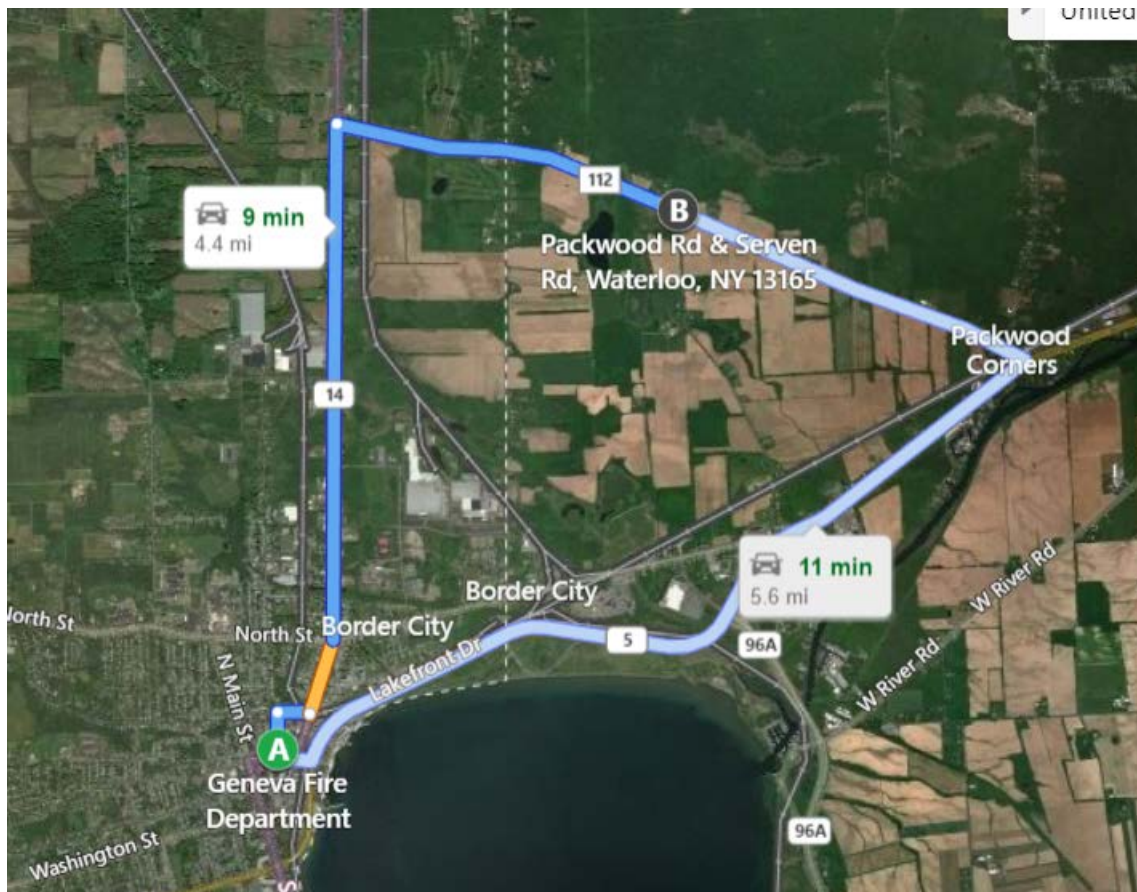

Trelina Site – Emergency Access Routes

Route 1:

From: Geneva Fire Department
79 Geneva Street, Geneva, NY 14456

To: Trelina Site (Intersection of Packwood Road and Serven Road)

Distance: 4.4 miles

Time: 9 minutes

Route 2:

From: Waterloo Village Police Department
41 W Main Street, Waterloo, NY 13165

To: Trelina Site (Intersection of Packwood Road and Serven Road)

Distance: 4.6 miles

Time: 7 minutes

Directions:

1. Head west on US-20 / RT-5 / W Main St toward Locust Street
2. Bear right onto Packwood Road / CR-112
3. Arrive at Packwood Road / Cr-112
4. Arrive at intersection of Packwood Road and Serven Road, Waterloo, NY 13165

Route 3:

From: North Seneca Ambulance
1645 North Rd Waterloo, NY 13165

To: Trelina Site (Intersection of Packwood Road and Serven Road)

Distance: 6.7 miles

Time: 10 minutes

Directions:

1. Head northwest on North Rd / CR-106 toward Norris Dr
2. Keep straight onto RT-96 / North Rd
3. Turn left onto Brewer Rd / CR-114
4. Turn right onto US-20 / RT-5 / Waterloo Geneva Rd
5. Bear right onto Packwood Rd / CR-112
6. Arrive at Packwood Road / CR-112
7. Arrive at intersection of Packwood Road and Serven Road, Waterloo, NY 13165

Route 4:

From: Border City Hose Company (Fire Department and EMS)
3000 Fallbrook Street Geneva, NY 14456

To: Trelina Site (Intersection of Packwood Road and Serven Road)

Distance: 2.9 miles

Time: 8 minutes