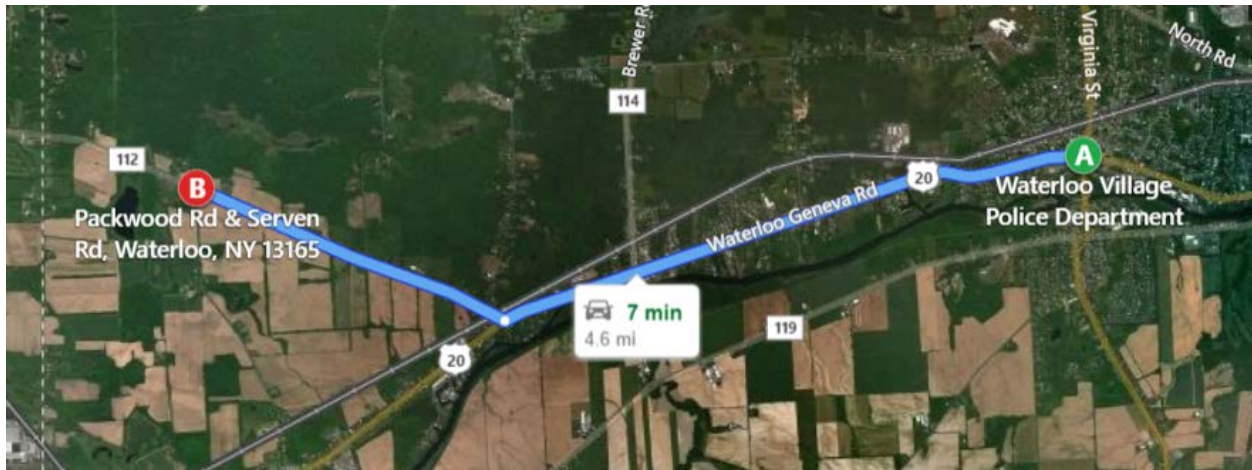

Directions:

1. Head north on Geneva Street toward Exchange Place
2. Turn right onto Lewis St
3. Turn left onto Route-14 / Exchange St
4. Turn right onto Packwood Road / CR-112
5. Arrive at Packwood Road / Cr-112
6. Arrive at intersection of Packwood Road and Serven Road, Waterloo, NY 13165

Route 2:

From: Waterloo Village Police Department
41 W Main Street, Waterloo, NY 13165

To: Trelina Site (Intersection of Packwood Road and Serven Road)

Distance: 4.6 miles

Time: 7 minutes

Directions:

1. Head west on US-20 / RT-5 / W Main St toward Locust Street
2. Bear right onto Packwood Road / CR-112
3. Arrive at Packwood Road / Cr-112
4. Arrive at intersection of Packwood Road and Serven Road, Waterloo, NY 13165

Route 3:

From: North Seneca Ambulance
1645 North Rd Waterloo, NY 13165

To: Trelina Site (Intersection of Packwood Road and Serven Road)

Distance: 6.7 miles

Time: 10 minutes

Directions:

1. Head northwest on North Rd / CR-106 toward Norris Dr
2. Keep straight onto RT-96 / North Rd
3. Turn left onto Brewer Rd / CR-114
4. Turn right onto US-20 / RT-5 / Waterloo Geneva Rd
5. Bear right onto Packwood Rd / CR-112
6. Arrive at Packwood Road / CR-112
7. Arrive at intersection of Packwood Road and Serven Road, Waterloo, NY 13165

Route 7:

From: Seneca County Sheriff
44 West Williams St Waterloo, NY 13165

To: Trelina Site (Intersection of Packwood Road and Serven Road)

Distance: 4.5 miles

Time: 7 minutes

Directions:

1. Head west on W Williams St toward Memorial Day Pl
2. Turn left onto Memorial Day Pl
3. Turn right onto US 20 / RT-5 / W Main St
4. Bear right onto Packwood Road / CR-112
5. Arrive at Packwood Road / CR-112
6. Arrive at intersection of Packwood Road and Serven Road, Waterloo, NY 13165