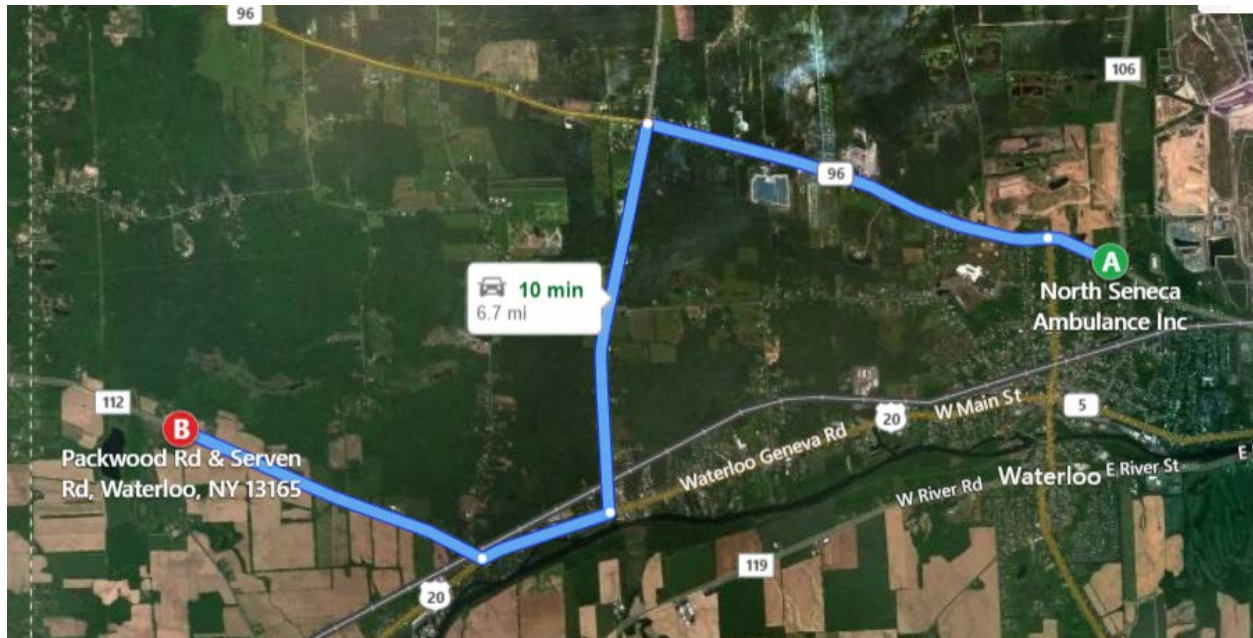

Route 2:

From: Waterloo Village Police Department
41 W Main Street, Waterloo, NY 13165

To: Trelina Site (Intersection of Packwood Road and Serven Road)

Distance: 4.6 miles

Time: 7 minutes

Directions:

1. Head west on US-20 / RT-5 / W Main St toward Locust Street
2. Bear right onto Packwood Road / CR-112
3. Arrive at Packwood Road / Cr-112
4. Arrive at intersection of Packwood Road and Serven Road, Waterloo, NY 13165

Route 3:

From: North Seneca Ambulance
1645 North Rd Waterloo, NY 13165

To: Trelina Site (Intersection of Packwood Road and Serven Road)

Distance: 6.7 miles

Time: 10 minutes

Directions:

1. Head northwest on North Rd / CR-106 toward Norris Dr
2. Keep straight onto RT-96 / North Rd
3. Turn left onto Brewer Rd / CR-114
4. Turn right onto US-20 / RT-5 / Waterloo Geneva Rd
5. Bear right onto Packwood Rd / CR-112
6. Arrive at Packwood Road / CR-112
7. Arrive at intersection of Packwood Road and Serven Road, Waterloo, NY 13165

Route 4:

From: Border City Hose Company (Fire Department and EMS)
3000 Fallbrook Street Geneva, NY 14456

To: Trelina Site (Intersection of Packwood Road and Serven Road)

Distance: 2.9 miles

Time: 8 minutes

Route 7:

From: Seneca County Sheriff
44 West Williams St Waterloo, NY 13165

To: Trelina Site (Intersection of Packwood Road and Serven Road)

Distance: 4.5 miles

Time: 7 minutes

Directions:

1. Head west on W Williams St toward Memorial Day Pl
2. Turn left onto Memorial Day Pl
3. Turn right onto US 20 / RT-5 / W Main St
4. Bear right onto Packwood Road / CR-112
5. Arrive at Packwood Road / CR-112
6. Arrive at intersection of Packwood Road and Serven Road, Waterloo, NY 13165