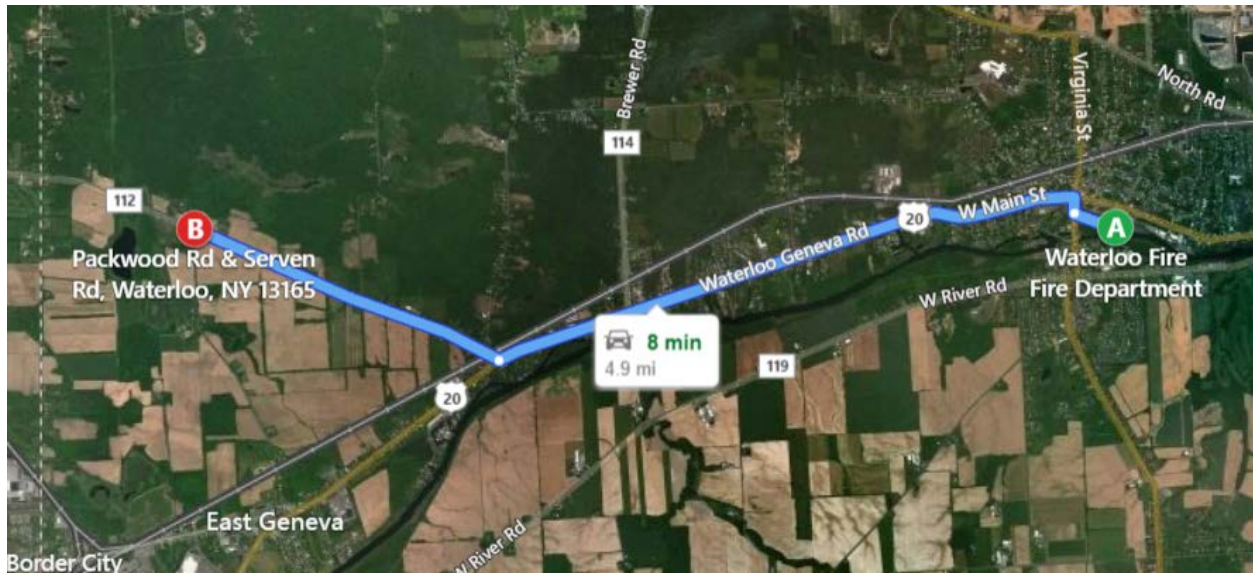

Route 4:

From: Border City Hose Company (Fire Department and EMS)
3000 Fallbrook Street Geneva, NY 14456

To: Trelina Site (Intersection of Packwood Road and Serven Road)

Distance: 2.9 miles

Time: 8 minutes

Route 5:

From: Border City Serven (Fire) Company
353 US 20 Waterloo, NY 13165

To: c

Distance: 3.0 miles

Time: 5 minutes

Directions:

1. Head northeast on US-20 / RT-5 toward Border City Road / CR-110
2. Turn left onto Packwood Road / CR-112
3. Arrive at Packwood Road / CR-112
4. Arrive at intersection of Packwood Road and Serven Road, Waterloo, NY 13165

Route 6:

From: Waterloo Volunteer Fire Company
39 East Water Street Waterloo, NY 13165

To: Trelina Site (Intersection of Packwood Road and Serven Road)

Distance: 4.9 miles

Time: 8 minutes

Directions:

1. Head west on E Water St toward RT-96 / S Virginia St / Virginia St
2. Turn right onto RT-96 / S Virginia St / Virginia St
3. Turn left onto US 20 / RT-5 / W Main St
4. Bear right onto Packwood Road / CR-112
5. Arrive at Packwood Road / CR-112
6. Arrive at intersection of Packwood Road and Serven Road, Waterloo, NY 13165

Route 7:

From: Seneca County Sheriff
44 West Williams St Waterloo, NY 13165

To: Trelina Site (Intersection of Packwood Road and Serven Road)

Distance: 4.5 miles

Time: 7 minutes

Directions:

1. Head west on W Williams St toward Memorial Day Pl
2. Turn left onto Memorial Day Pl
3. Turn right onto US 20 / RT-5 / W Main St
4. Bear right onto Packwood Road / CR-112
5. Arrive at Packwood Road / CR-112
6. Arrive at intersection of Packwood Road and Serven Road, Waterloo, NY 13165