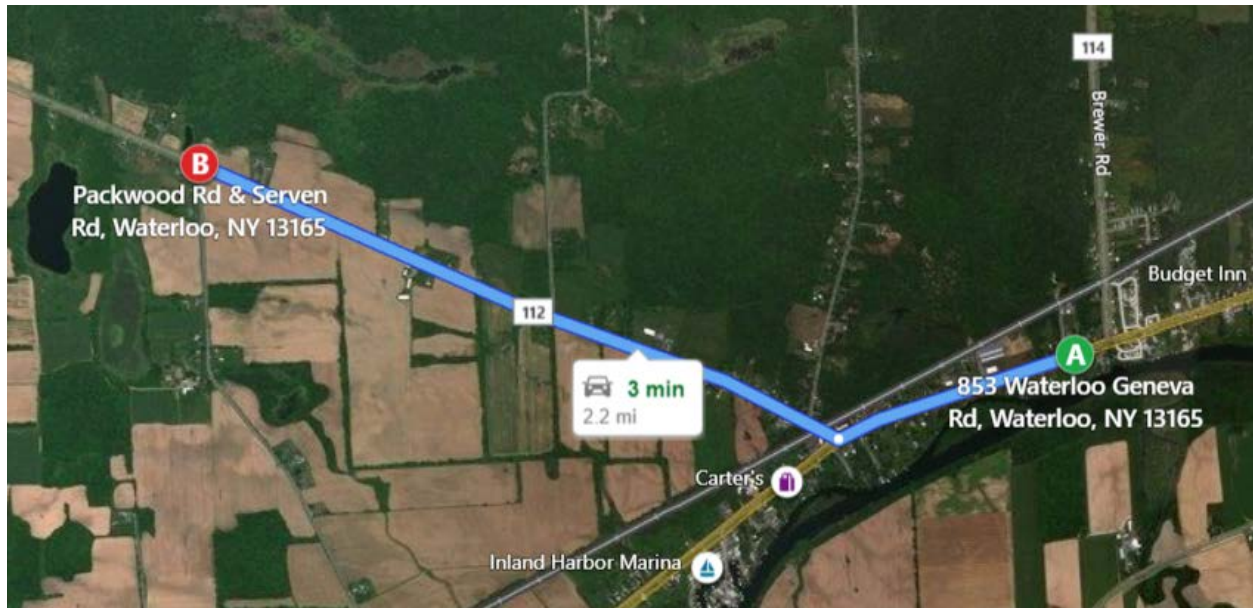

Route 3:

From: North Seneca Ambulance
1645 North Rd Waterloo, NY 13165

To: Trelina Site (Intersection of Packwood Road and Serven Road)

Distance: 6.7 miles

Time: 10 minutes

Directions:

1. Head northwest on North Rd / CR-106 toward Norris Dr
2. Keep straight onto RT-96 / North Rd
3. Turn left onto Brewer Rd / CR-114
4. Turn right onto US-20 / RT-5 / Waterloo Geneva Rd
5. Bear right onto Packwood Rd / CR-112
6. Arrive at Packwood Road / CR-112
7. Arrive at intersection of Packwood Road and Serven Road, Waterloo, NY 13165

Route 4:

From: Border City Hose Company (Fire Department and EMS)
3000 Fallbrook Street Geneva, NY 14456

To: Trelina Site (Intersection of Packwood Road and Serven Road)

Distance: 2.9 miles

Time: 8 minutes

Route 7:

From: Seneca County Sheriff
44 West Williams St Waterloo, NY 13165

To: Trelina Site (Intersection of Packwood Road and Serven Road)

Distance: 4.5 miles

Time: 7 minutes

Directions:

1. Head west on W Williams St toward Memorial Day Pl
2. Turn left onto Memorial Day Pl
3. Turn right onto US 20 / RT-5 / W Main St
4. Bear right onto Packwood Road / CR-112
5. Arrive at Packwood Road / CR-112
6. Arrive at intersection of Packwood Road and Serven Road, Waterloo, NY 13165

Route 8:

From: New York State Police Department
853 Waterloo Geneva Rd Waterloo, NY 13165

To: Trelina Site (Intersection of Packwood Road and Serven Road)

Distance: 2.2 miles

Time: 3 minutes

Directions:

1. Head west on US-20 / RT-5 / Waterloo Geneva Road toward Packwood Road / CR-112
2. Bear right onto Packwood Road / CR-112
3. Arrive at Packwood Road / CR-112
4. Arrive at intersection of Packwood Road and Serven Road, Waterloo, NY 13165